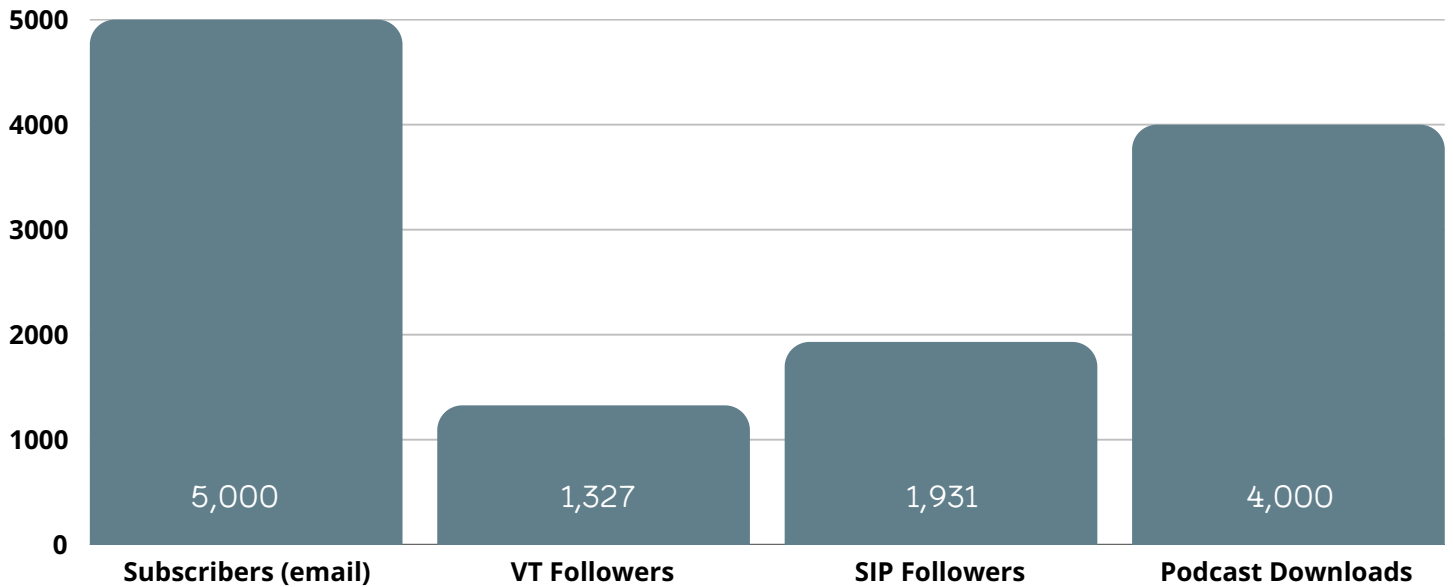

# MEDIA EXPOSURE

\*Monthly reach statistics.

**200,000+** publication reach per month!

We promote in trade outlets including: *Wine Business, Wine Industry Network, Grape & Wine Magazine, Paso Robles Daily News, New Times, Wine Mag, and more!*